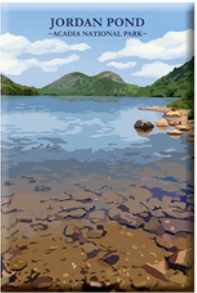

Jordan Pond
MAG-JPA