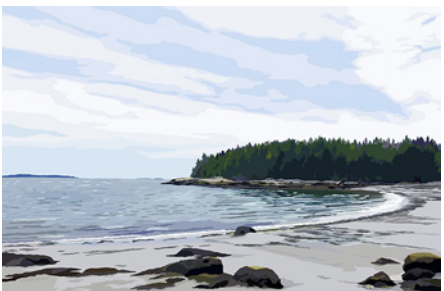

Birch Point Beach State Park
AP-BPSP