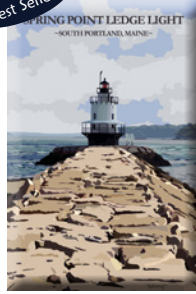

# Maine Magnet Options

Best Seller

Nubble Light - Summer  
MAG-NLS

Nubble Light - Winter  
MAG-NLW

Wood Island Light  
MAG-WIL

Best Seller

Spring Pt Ledge Light  
MAG-SPL

Best Seller