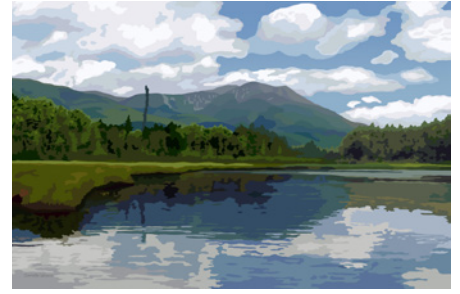

Buoys  
AP-BUOY

Birch Point Beach State Park  
AP-BPSP

Belfast Bay Sunset  
AP-BBS

Dinghies  
AP-DING

Lobster Boats (Port Clyde)  
AP-PCLY

## Mountains & Lakes Art Prints

Mount Kineo  
AP-MTK

Saddleback Mountain View  
AP-MSAD

Mount Katahdin  
AP-MKAT

Megunticook Lake View  
AP-MLV

Mount Blue State Park  
AP-MBSP