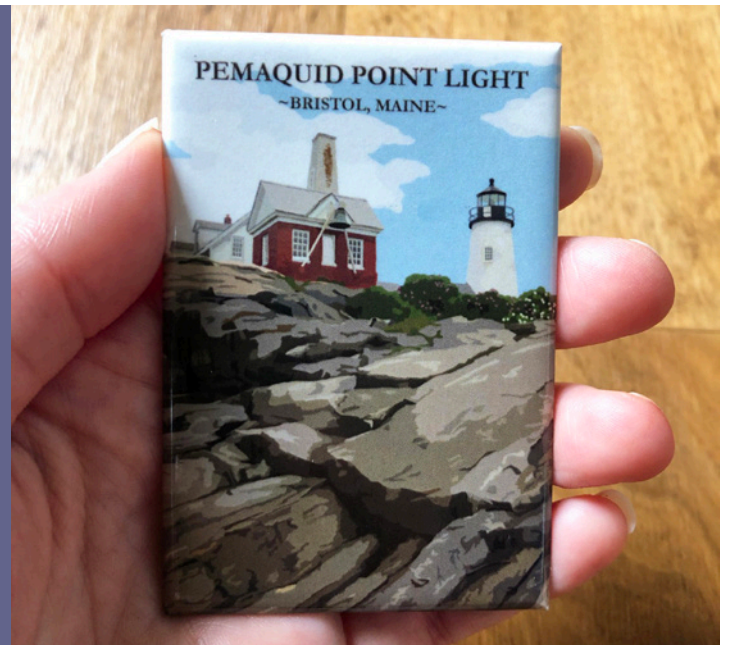

Acrylic Magnets

These acrylic magnets are made with a durable glossy finish and strong magnetic back.

Lehoux Art website printed on the back.

Sizes:

Square magnets measure 2.5x2.5 in.

Rectangle magnets measure 2x3 in.

Minimum quantity: 6 per design.