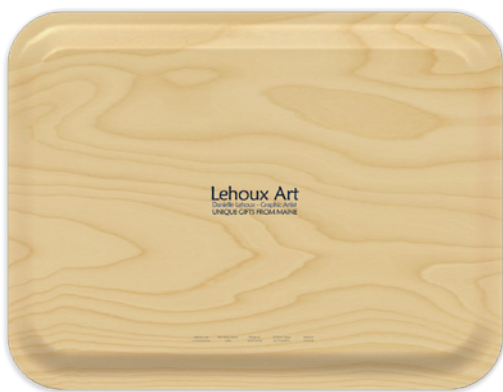

Birchwood Trays

New Product!

Designed in Maine and made in Finland, these high quality lightweight trays are made of sheets of birchwood veneer sourced from certified sustainable forests.

Sizes & Pricing:

- Medium: 8" x 11"
- Large: 16.5" x 12.5"
- Round: 15.7" diameter

Order minimum: 3 trays of the same size per design.

Note, due to the handmade nature of this product as well as overseas manufacturing, trays may take up to 3 weeks for delivery if not already in stock, so please plan accordingly.

Details and Care:

- Do not put the tray in microwave. It is not microwave-safe.
- Do not place hot pots on the trays as it will damage the tray.
- Do not use the tray as a cutting board as sharp items can damage the melamine seal.
- Tray is sealed with transparent melamine coat on both sides. Spills can be wiped off or handwashed. Cleaning in dishwasher is not recommended and will cause fading over time.

Large