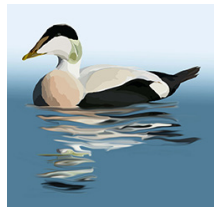

# Bird Magnet Options

American Crow  
MAG-CROW

American Goldfinch  
MAG-GFIN

Atlantic Puffin  
MAG-PUFF

Baltimore Oriole  
MAG-BOR

Barred Owl  
MAG-BOWL

Belted Kingfisher  
MAG-KING

Black-capped  
Chickadee  
MAG-BCC

Blue Jay  
MAG-BLUJ

Common Eider  
MAG-EIDR

Common Loon  
MAG-LOON

Dark-eyed Junco  
MAG-DJUN

Eastern Bluebird  
MAG-EBLU

Eastern Towhee  
MAG-ETOW

Great Blue Heron  
MAG-GBH

Green Heron  
MAG-GHER