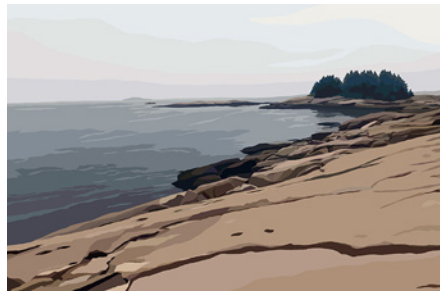

# Scenic Art Prints

Ocean Path - Acadia  
AP-OPA

Jordan Pond - Acadia  
AP-JPA

Moonrise  
AP-MOON

Drakes Island Beach  
AP-DIB

Perkins Cove  
AP-PCO

Marginal Way (Ogunquit)  
AP-MWO

Great Wass Island  
AP-GWI