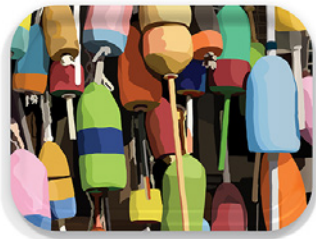

# Tray Options

1901 Maine Flag  
1901-TR-MD  
1901-TR-LG  
1901-TR-RD

**LOBSTER BUOYS**  
BUOY-TR-MD  
BUOY-TR-LG  
BUOY-TR-RD

**DINGHIES**  
DING-TR-MD  
DING-TR-LG  
DING-TR-RD

**LOBSTER BOATS**  
LOBO-TRAY-MD  
LOBO-TRAY-LG  
LOBO-TRAY-RD