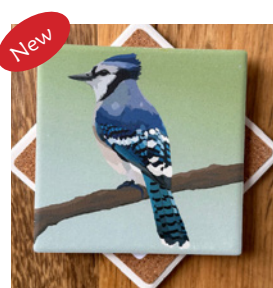

# Stone Coaster Options

American Goldfinch  
SC-GFIN

American Crow  
SC-CROW

Atlantic Puffin  
SC-PUFF

Baltimore Oriole  
SC-BOR

Barred Owl  
SC-BOWL

Belted Kingfisher  
SC-KING

Black-capped Chickadee  
SC-BCC

Blue Jay  
SC-BLUJ

Common Loon  
SC-LOON

Eastern Bluebird  
SC-EBLU

Great Blue Heron  
SC-GBH

Herring Gull  
SC-HGUL

Northern Cardinal  
SC-NCAR

Piping Plover  
SC-PPLO

Purple Finch  
SC-PFIN