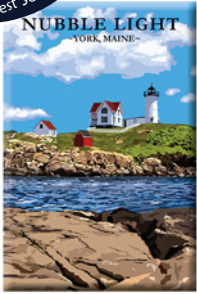

Maine Magnet Options

Best Seller

Nubble Light - Summer
MAG-NLS